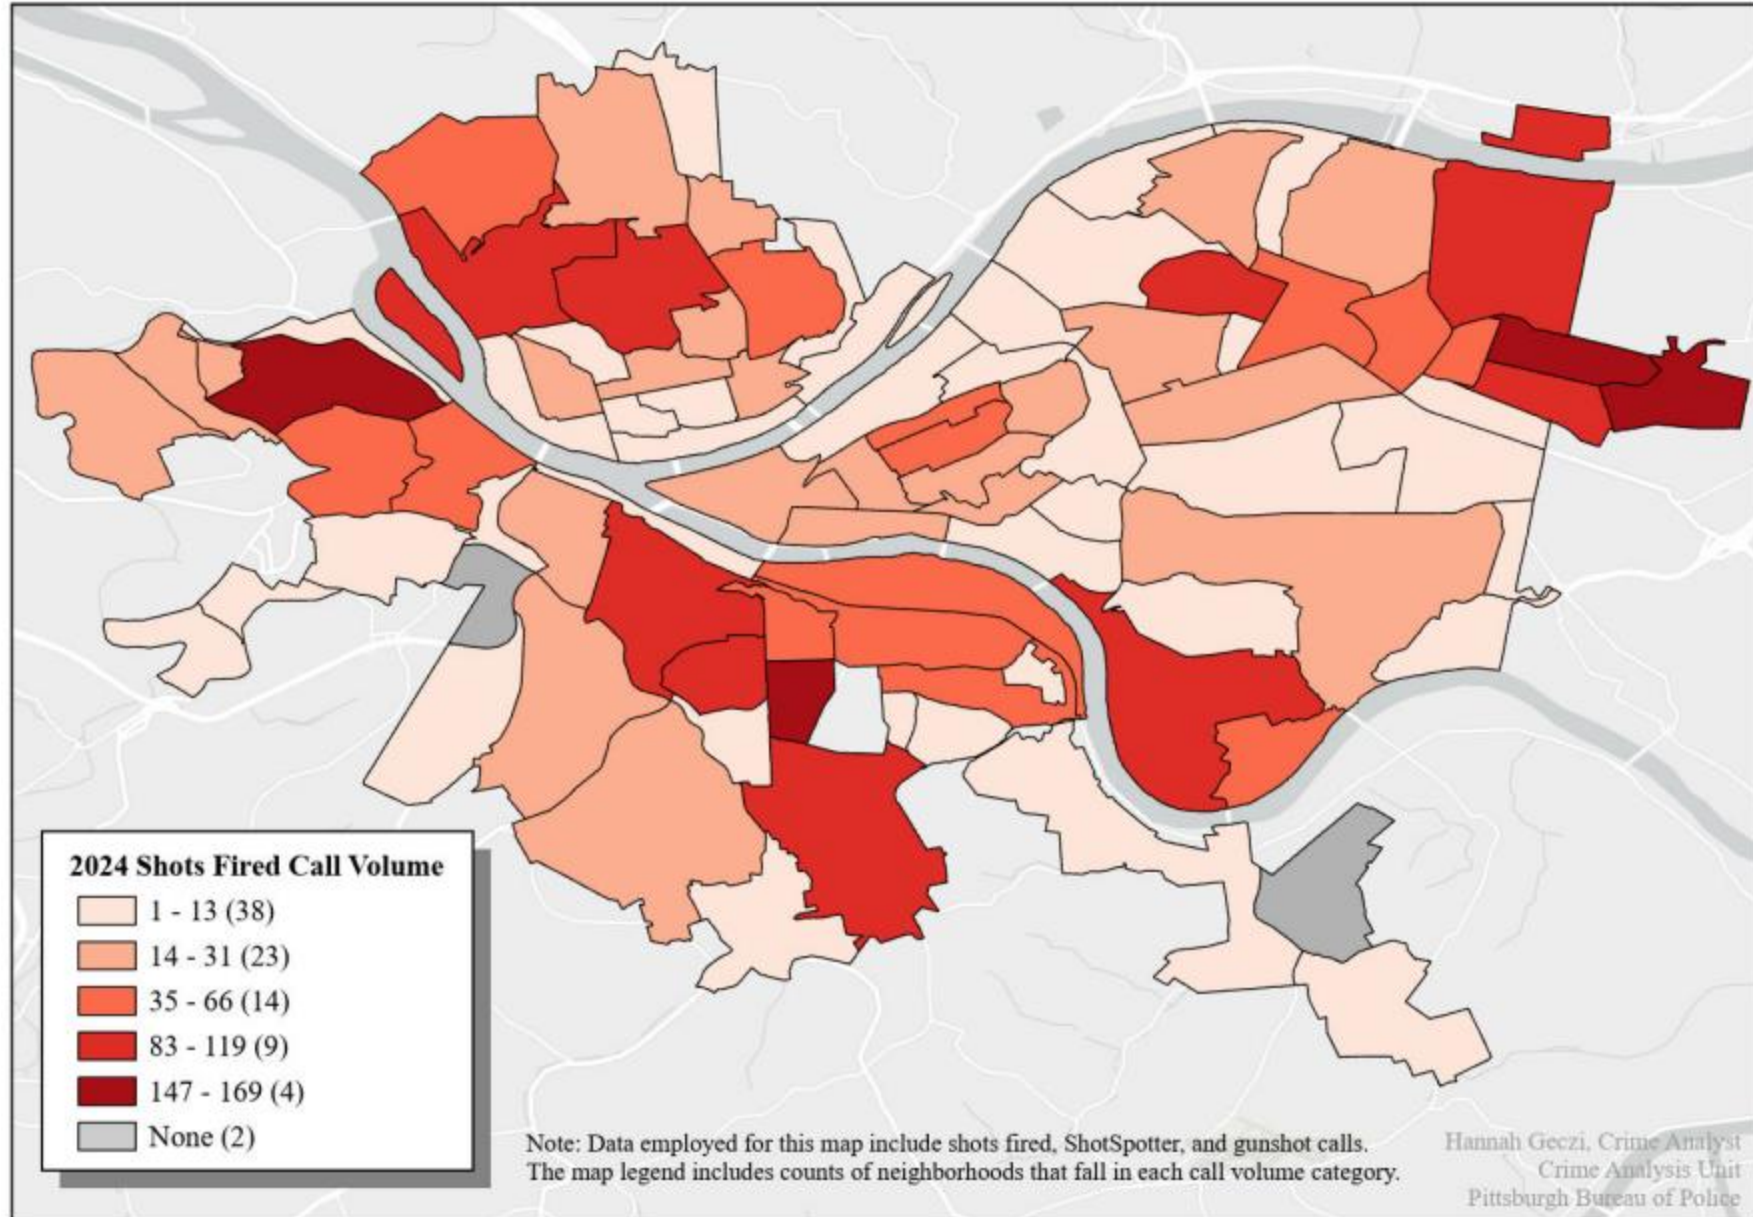

■ Homicides ■ Non-Fatal Shootings

Pittsburgh Bureau of Police

Crime Analysis Unit

LAWRENCEVILLE HOMICIDES & NON-FATAL SHOOTINGS: 2019-2024

Citywide: Shots Fired Calls for Service (January 1-December 31, 2024)