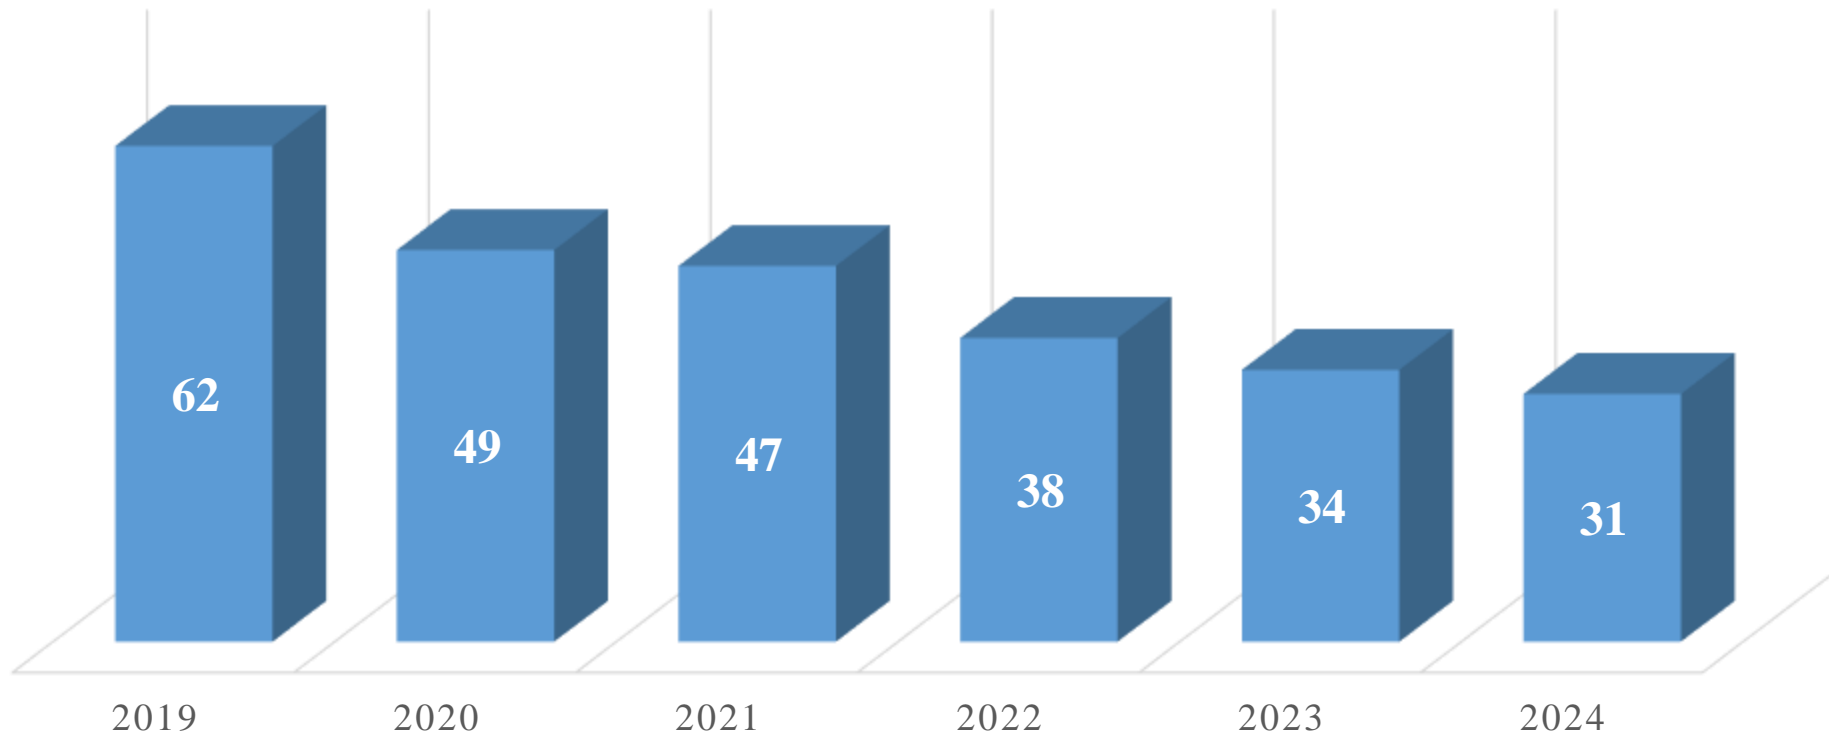

Lawrenceville:
Citizen-Initiated Call Volume by Weekday & Hour
(January 1-December 31, 2024)

Hour	Sunday	Monday	Tuesday	Wednesday	Thursday	Friday	Saturday	Hourly Total	Percent of Calls
0000	33	22	10	19	8	18	33	143	3.4%
0100	25	12	6	6	9	9	21	88	2.1%
0200	21	13	5	8	16	12	20	95	2.3%
0300	21	13	8	8	8	12	15	85	2.0%
0400	20	13	5	5	9	10	8	70	1.7%
0500	7	11	13	8	15	9	14	77	1.8%
0600	10	14	13	12	12	12	13	86	2.0%
0700	9	42	25	29	27	22	20	174	4.1%
0800	26	40	35	36	33	29	27	226	5.4%
0900	20	35	31	42	29	31	18	206	4.9%
1000	19	34	28	45	40	37	37	240	5.7%
1100	25	28	28	33	24	28	40	206	4.9%
1200	27	29	36	35	35	24	33	219	5.2%
1300	35	36	33	35	30	26	24	219	5.2%
1400	27	25	34	35	22	30	26	199	4.7%
1500	30	28	31	34	38	30	29	220	5.2%
1600	26	31	32	31	38	36	40	234	5.6%
1700	19	39	37	39	44	37	32	247	5.9%
1800	32	38	41	38	40	25	28	242	5.8%
1900	28	25	37	30	27	35	22	204	4.9%
2000	28	30	21	25	36	28	32	200	4.8%
2100	27	19	21	24	32	38	23	184	4.4%
2200	20	21	19	25	35	20	37	177	4.2%
2300	15	17	22	22	19	35	25	155	3.7%
Total by	550	615	571	624	626	593	617	4,196	100.0%

Pittsburgh Bureau of Police

Crime Analysis Unit

LAWRENCEVILLE OVERDOSES (ALL CALL TYPES) BY YEAR: 2019-2024