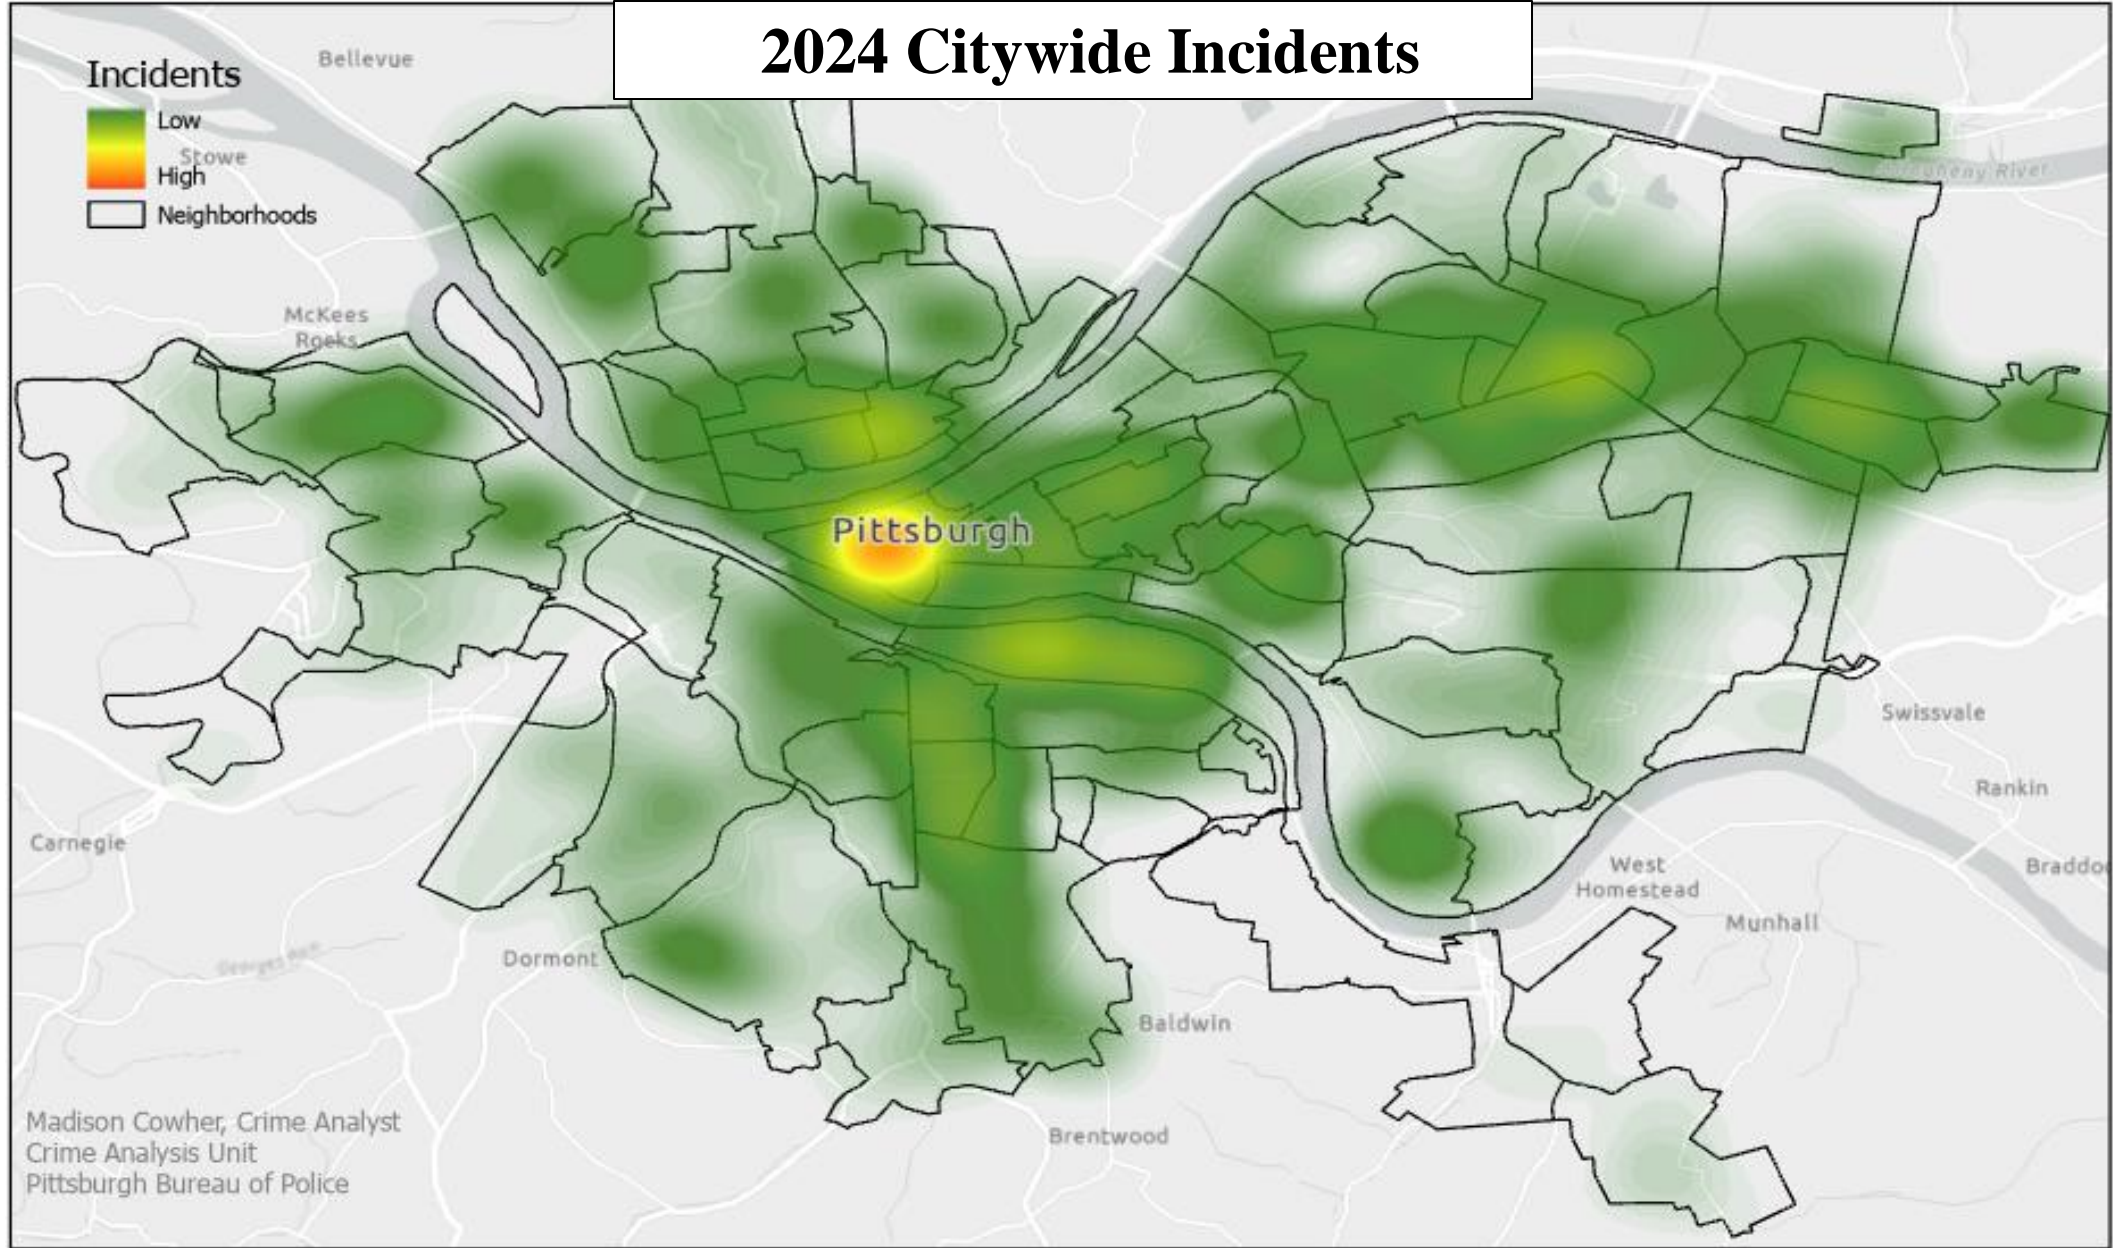

2024 Citywide Incidents

Incidents

Madison Cowher, Crime Analyst
Crime Analysis Unit
Pittsburgh Bureau of Police