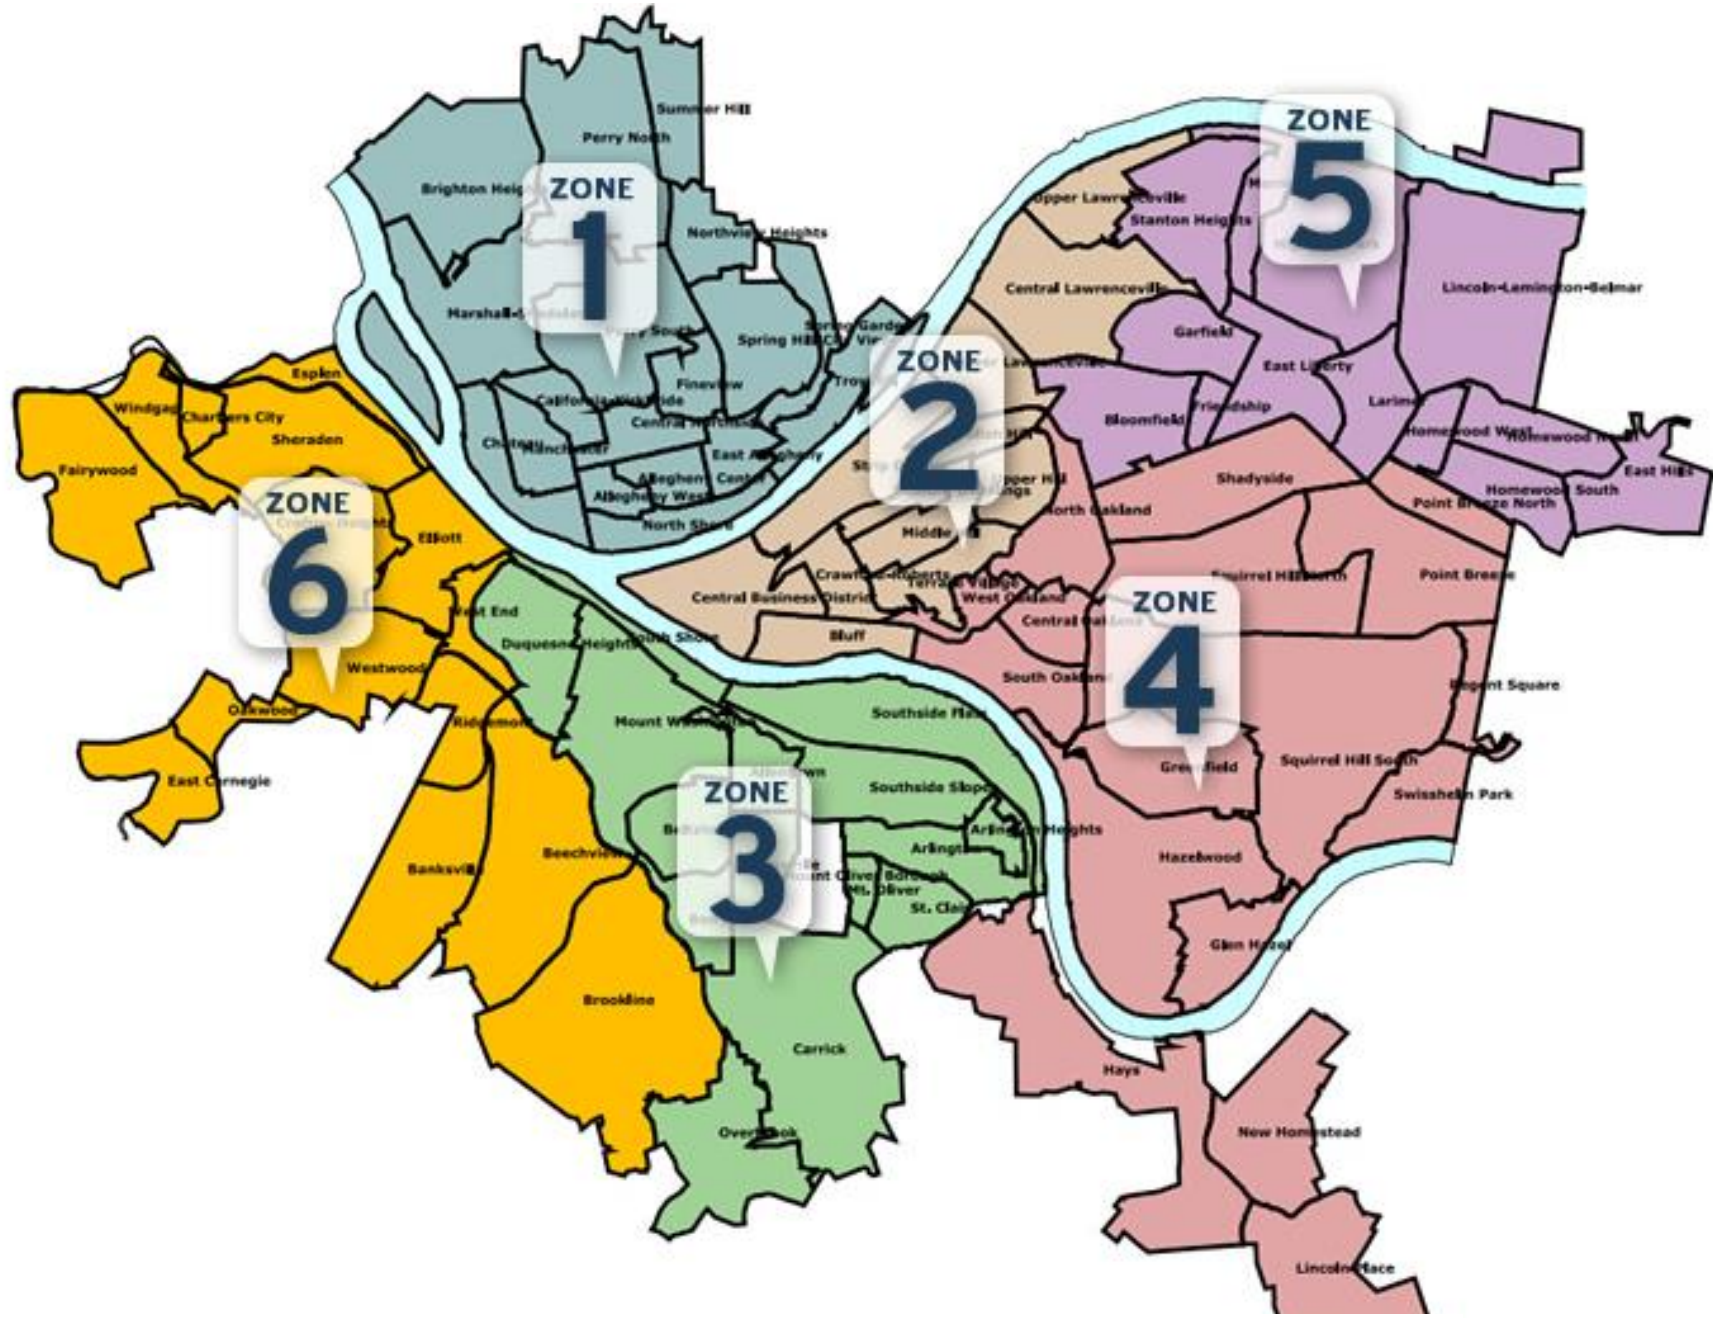

Pittsburgh Police Zones