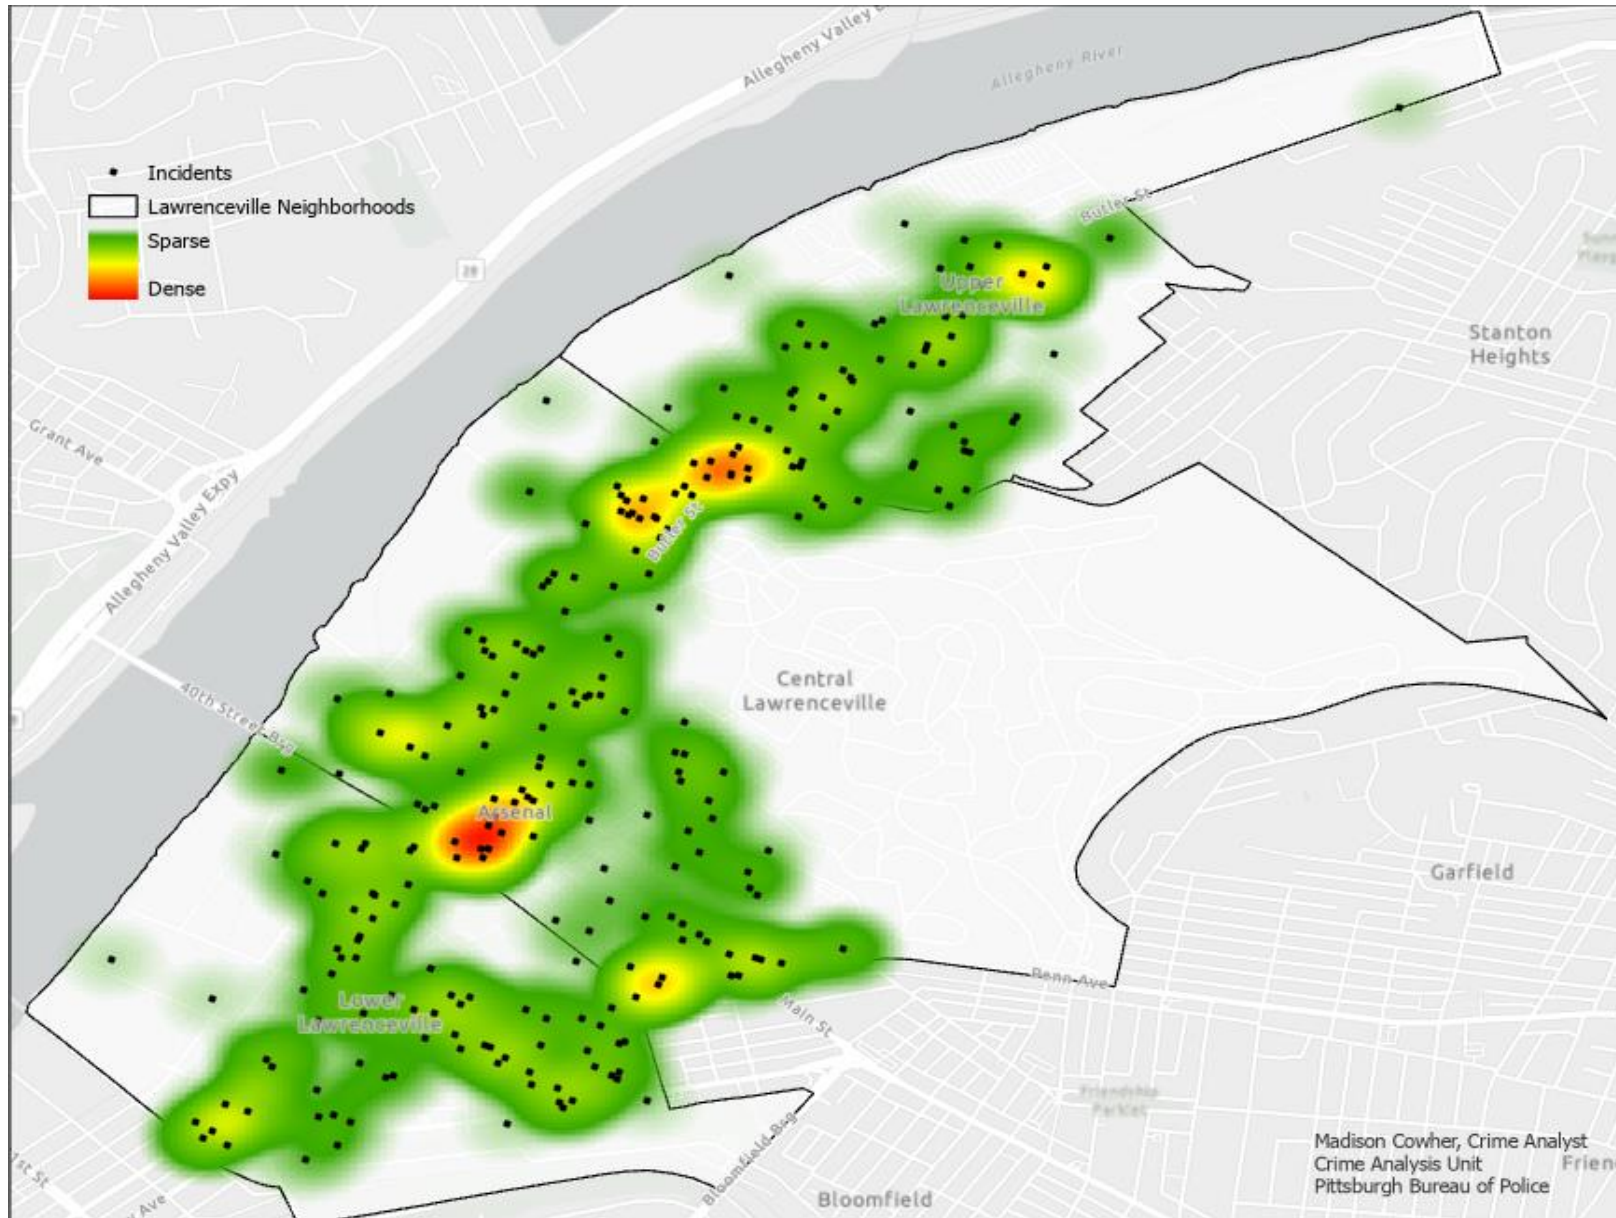

2024 Lawrenceville Incidents

Lawrenceville:
Citizen-Initiated Call Volume by Weekday & Hour
(January 1-December 31, 2024)

Hour	Sunday	Monday	Tuesday	Wednesday	Thursday	Friday	Saturday	Hourly Total	Percent of Calls
0000	33	22	10	19	8	18	33	143	3.4%
0100	25	12	6	6	9	9	21	88	2.1%
0200	21	13	5	8	16	12	20	95	2.3%
0300	21	13	8	8	8	12	15	85	2.0%
0400	20	13	5	5	9	10	8	70	1.7%
0500	7	11	13	8	15	9	14	77	1.8%
0600	10	14	13	12	12	12	13	86	2.0%
0700	9	42	25	29	27	22	20	174	4.1%
0800	26	40	35	36	33	29	27	226	5.4%
0900	20	35	31	42	29	31	18	206	4.9%
1000	19	34	28	45	40	37	37	240	5.7%
1100	25	28	28	33	24	28	40	206	4.9%
1200	27	29	36	35	35	24	33	219	5.2%
1300	35	36	33	35	30	26	24	219	5.2%
1400	27	25	34	35	22	30	26	199	4.7%
1500	30	28	31	34	38	30	29	220	5.2%
1600	26	31	32	31	38	36	40	234	5.6%
1700	19	39	37	39	44	37	32	247	5.9%
1800	32	38	41	38	40	25	28	242	5.8%
1900	28	25	37	30	27	35	22	204	4.9%
2000	28	30	21	25	36	28	32	200	4.8%
2100	27	19	21	24	32	38	23	184	4.4%
2200	20	21	19	25	35	20	37	177	4.2%
2300	15	17	22	22	19	35	25	155	3.7%
Total by	550	615	571	624	626	593	617	4,196	100.0%