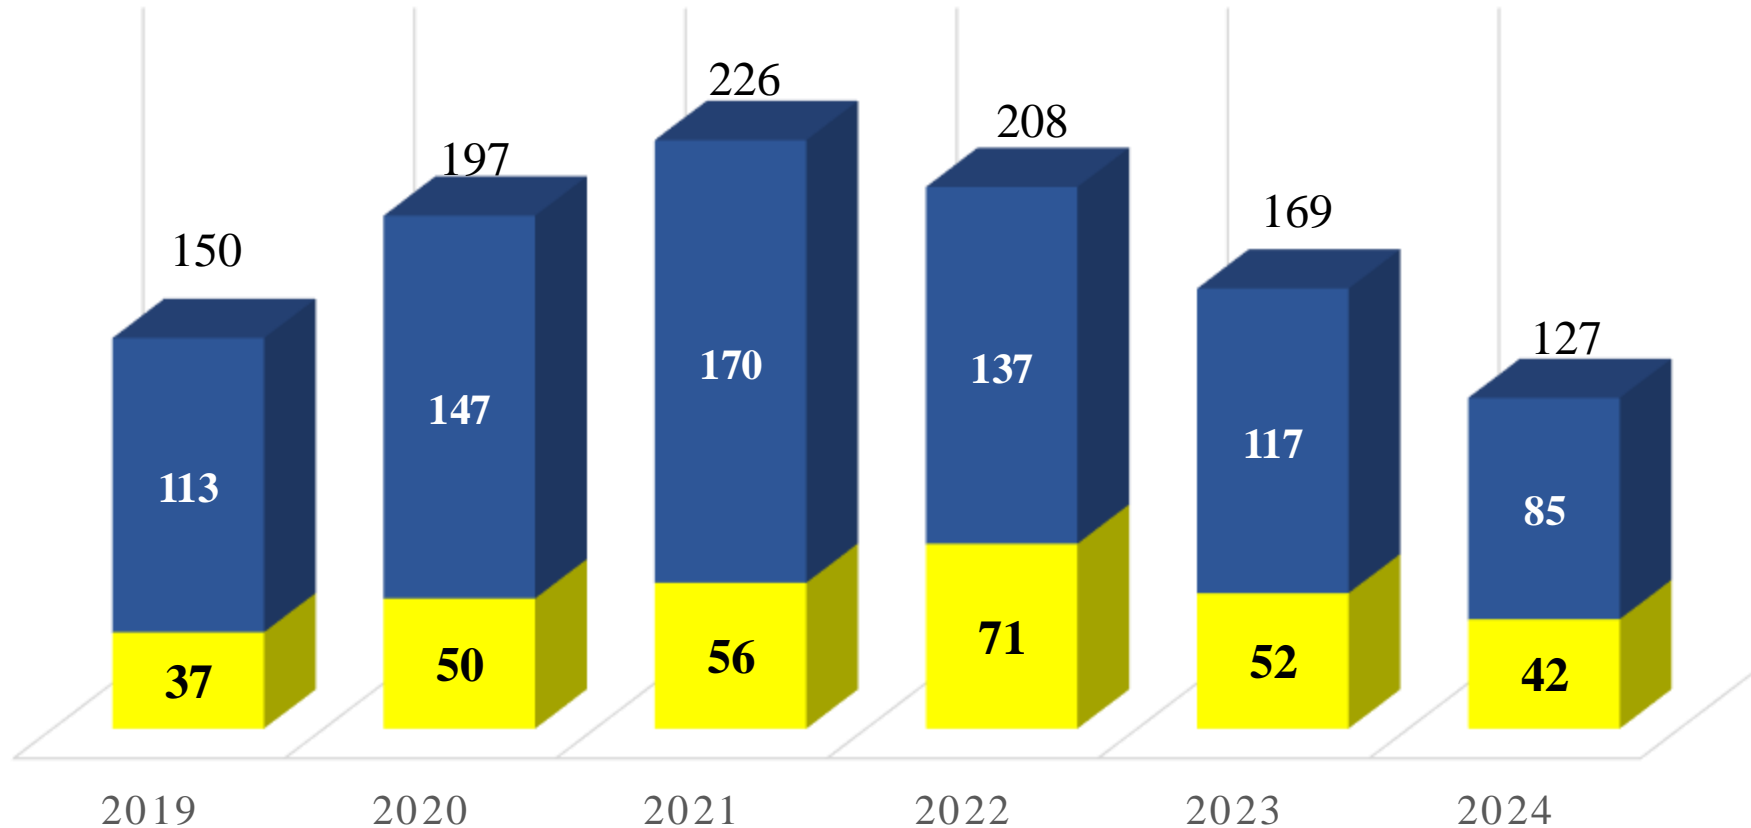

Crimes Against
Society

Pittsburgh Bureau of Police

Crime Analysis Unit

CITYWIDE ANNUAL COMPARISONS 2018-2023 & 2024

■ Part 1 V ■ Part 1 P ■ Part II

Pittsburgh Bureau of Police

Crime Analysis Unit

ANNUAL CITYWIDE HOMICIDES & NON-FATAL SHOOTINGS

■ Homicides ■ Non-Fatal Shootings

Pittsburgh Bureau of Police

Crime Analysis Unit

LAWRENCEVILLE HOMICIDES & NON-FATAL SHOOTINGS: 2019-2024

Citywide: Shots Fired Calls for Service (January 1-December 31, 2024)