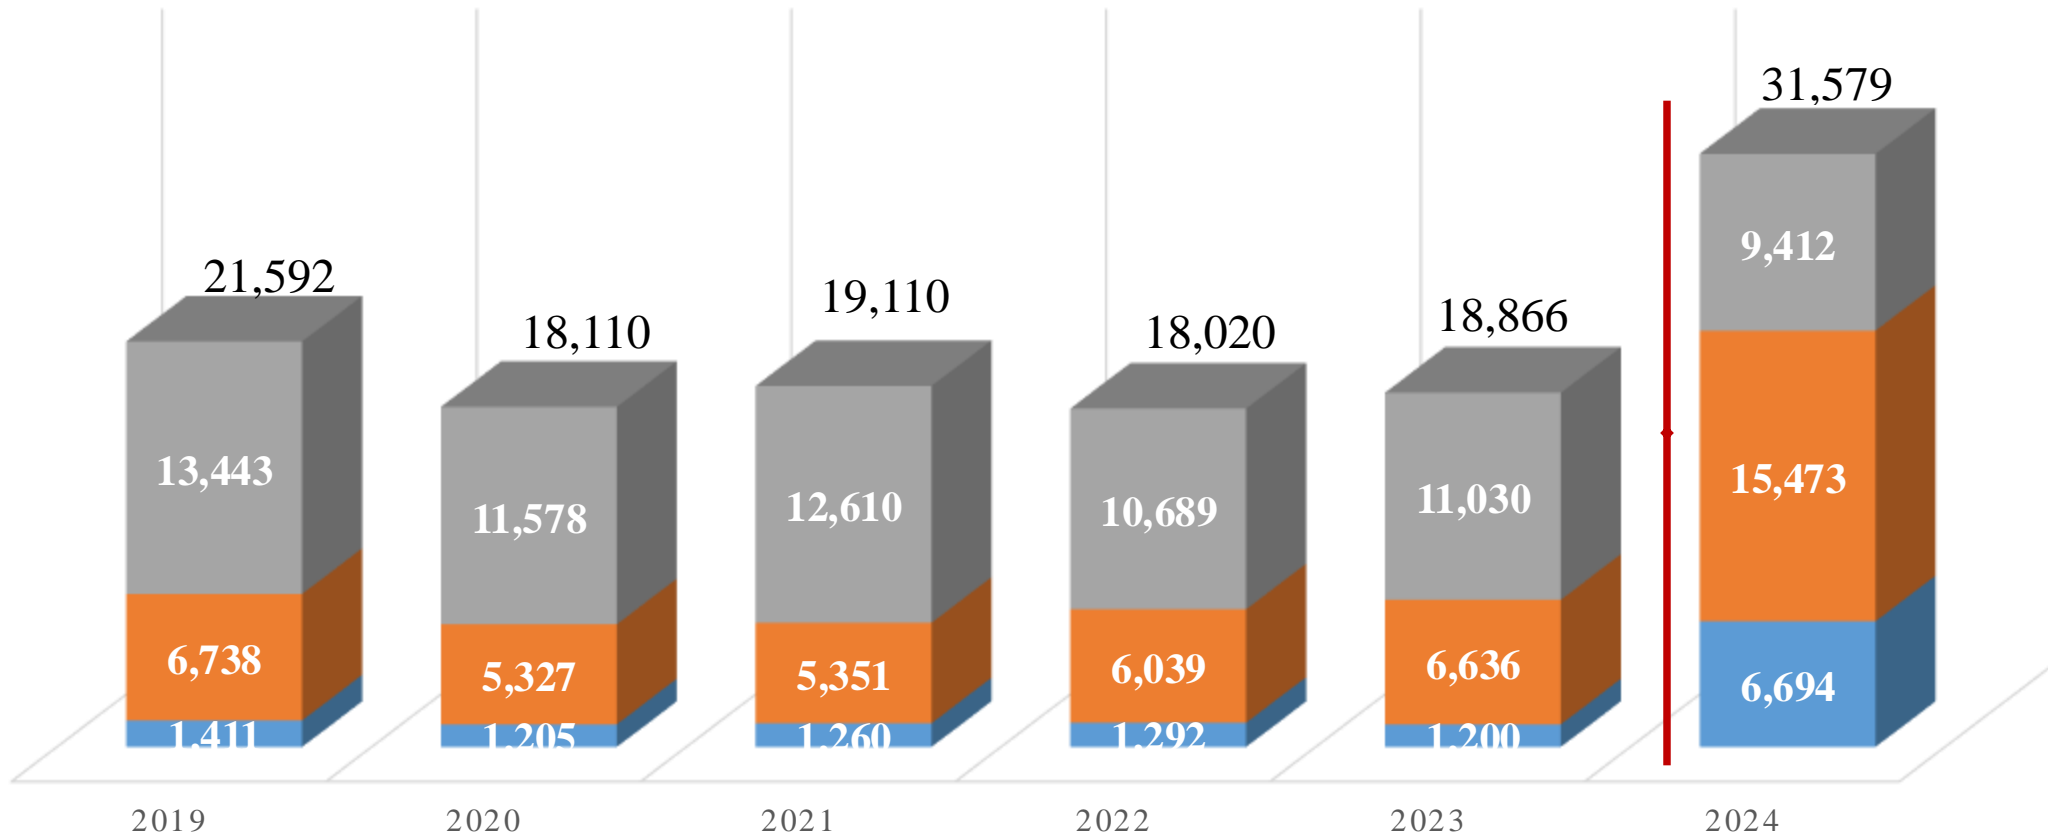

Crimes Against
Society

Pittsburgh Bureau of Police

Crime Analysis Unit

CITYWIDE ANNUAL COMPARISONS 2018-2023 & 2024

■ Part 1 V ■ Part 1 P ■ Part II

Pittsburgh Bureau of Police

Crime Analysis Unit

ANNUAL CITYWIDE HOMICIDES & NON-FATAL SHOOTINGS

■ Homicides ■ Non-Fatal Shootings

Pittsburgh Bureau of Police

Crime Analysis Unit

LAWRENCEVILLE HOMICIDES & NON-FATAL SHOOTINGS: 2019-2024

Citywide: Shots Fired Calls for Service (January 1-December 31, 2024)