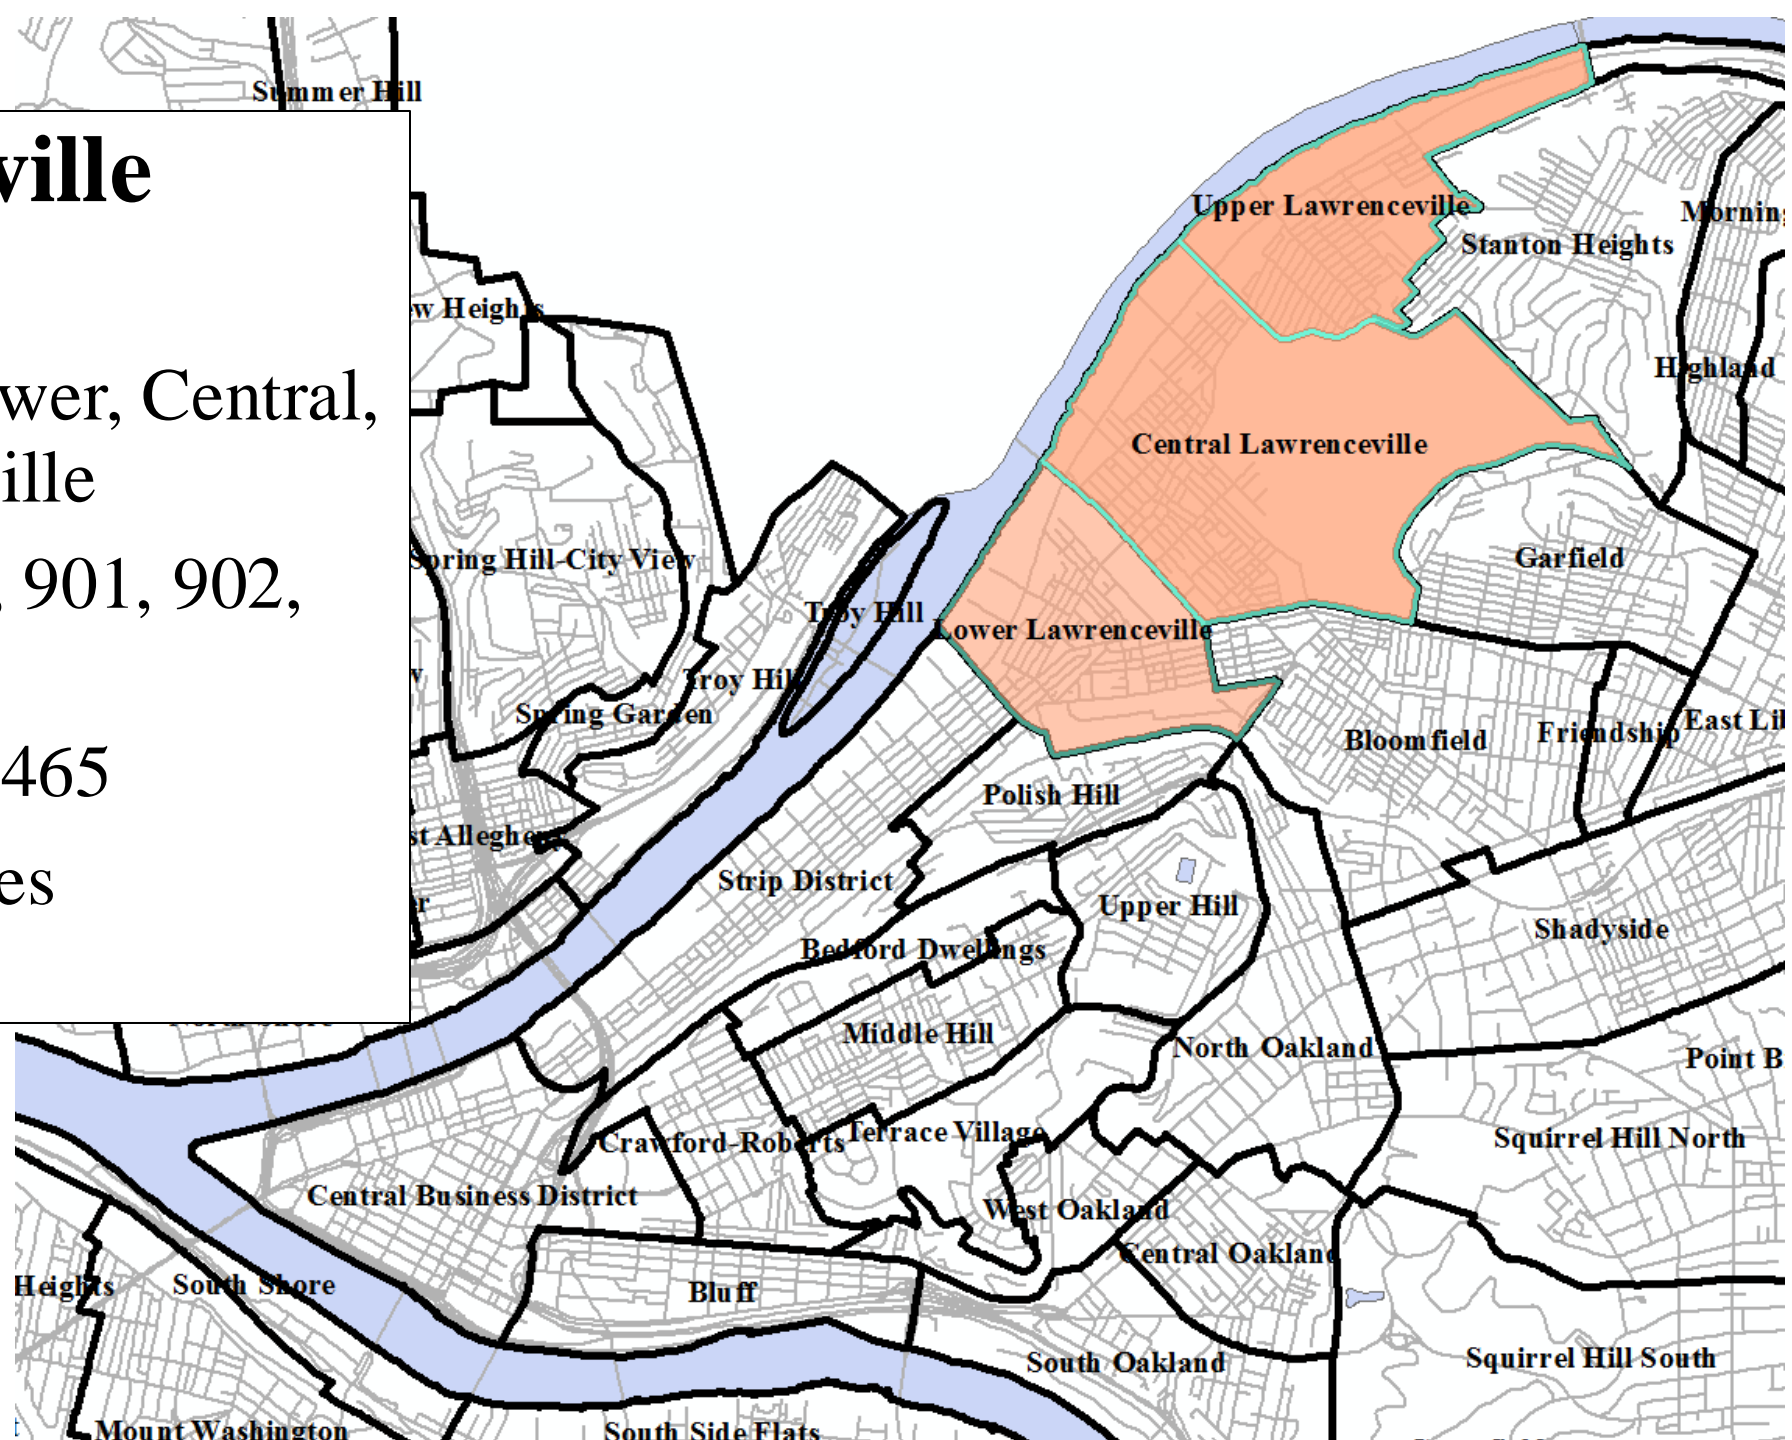

- **Neighborhoods:** Lower, Central, & Upper Lawrenceville
- **Census Tracts:** 603, 901, 902, 1011
- **2020 Population:** 9,465
- **Area:** 1.795 Sq. Miles

Pittsburgh Bureau of Police

Crime Analysis Unit