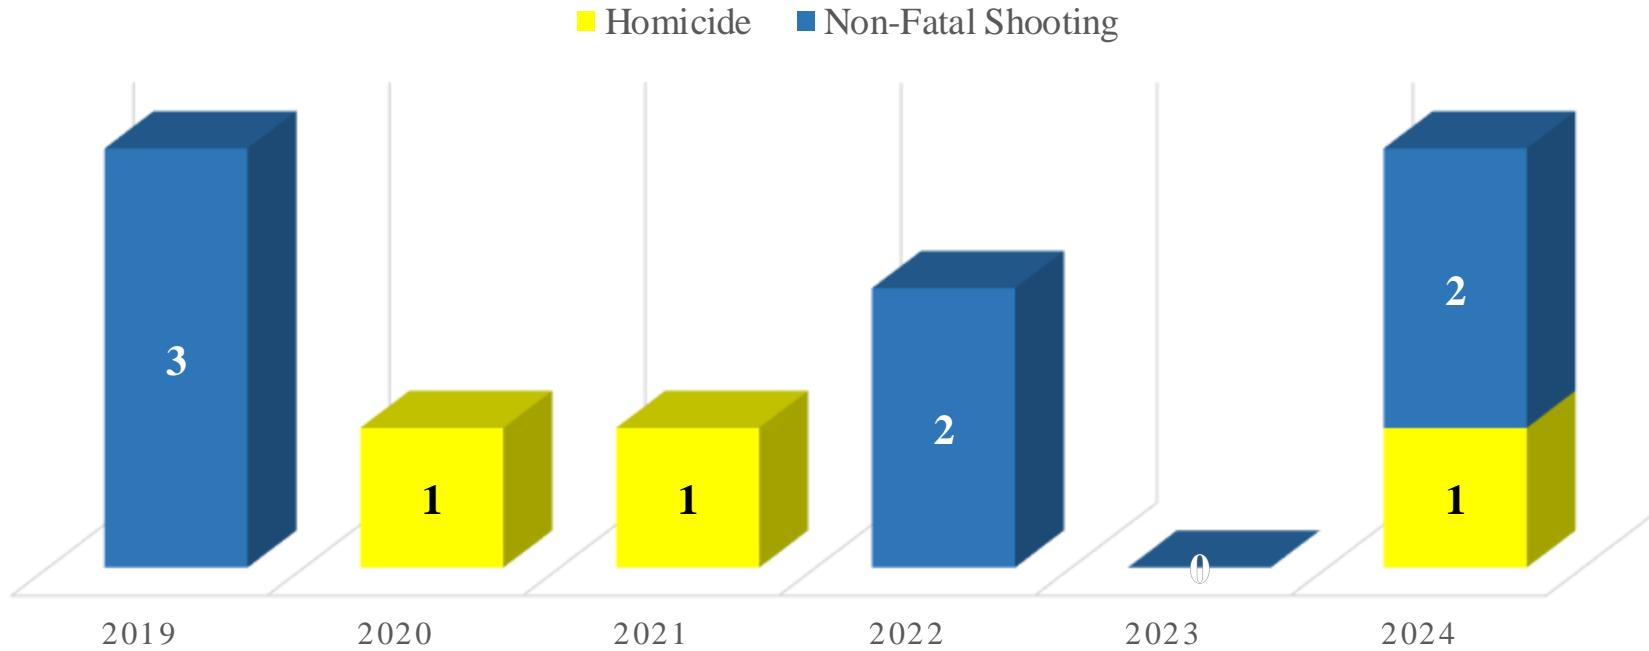

■ Homicides ■ Non-Fatal Shootings

Pittsburgh Bureau of Police

Crime Analysis Unit

LAWRENCEVILLE HOMICIDES & NON-FATAL SHOOTINGS: 2019-2024

Citywide: Shots Fired Calls for Service (January 1-December 31, 2024)