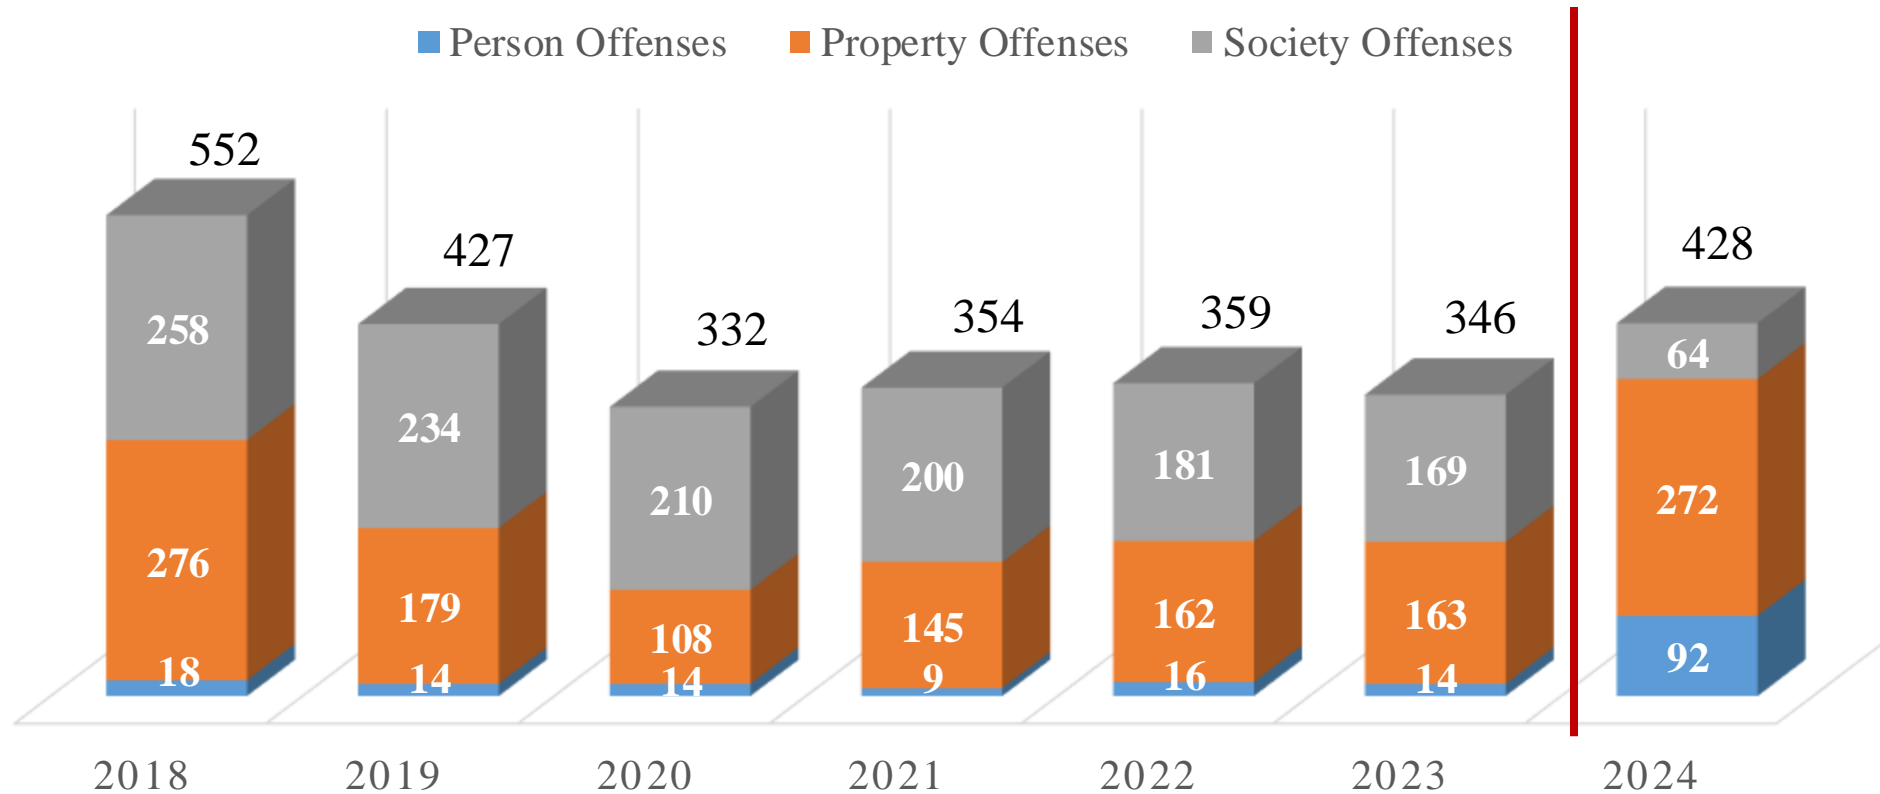

■ Homicides ■ Non-Fatal Shootings

Pittsburgh Bureau of Police

Crime Analysis Unit

LAWRENCEVILLE HOMICIDES & NON-FATAL SHOOTINGS: 2019-2024

Citywide: Shots Fired Calls for Service (January 1-December 31, 2024)

2024 Citywide Incidents

Incidents

Madison Cowher, Crime Analyst
Crime Analysis Unit
Pittsburgh Bureau of Police

Pittsburgh Bureau of Police

Crime Analysis Unit

LAWRENCEVILLE CRIME INCIDENTS BY YEAR: 2018-202 & 2024*